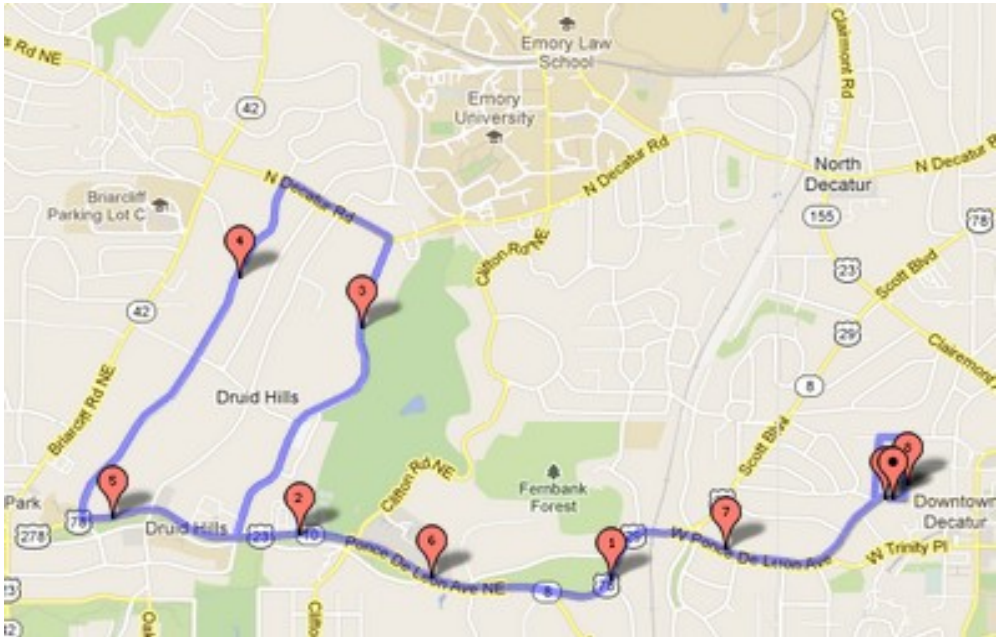

# **FLEET FEET DECATUR**

**431 W Ponce de Leon Ave (across from the Post Office) Decatur, GA**

**www.fleetfeetdecatour.com 404-371-0208**

<b>Distance = 8 miles</b>
<b>Street Directions</b>
Start at Fleet Feet
West on Ponce de Leon Ave
Right on Lullwater Rd
Left on North Decatur Rd
Left on Springdale Rd
Left on Ponce de Leon Ave
Bear right on Ponce de Leon Ave after rail overpass
Left on Northern Ave
Right on Oakland St
Right on Fairview Ave
Right on Ponce de Leon Ave
End at Fleet Feet

**Fleet Feet 8M Lullwater Springdale**  
<http://www.gmap-pedometer.com/?r=5772088>

**PLEASE BE SAFE! - RUNNERS ASSUME ALL RISK**

- Be seen - wear light/reflective material
- Watch for and give cars leeway
- Don't trip - watch your footing
- Stay alert and aware
- Obey traffic signals
- Carry identification
- Carry a cell phone - dial 911 for emergency
- Adjust for weather conditions
- Stay hydrated