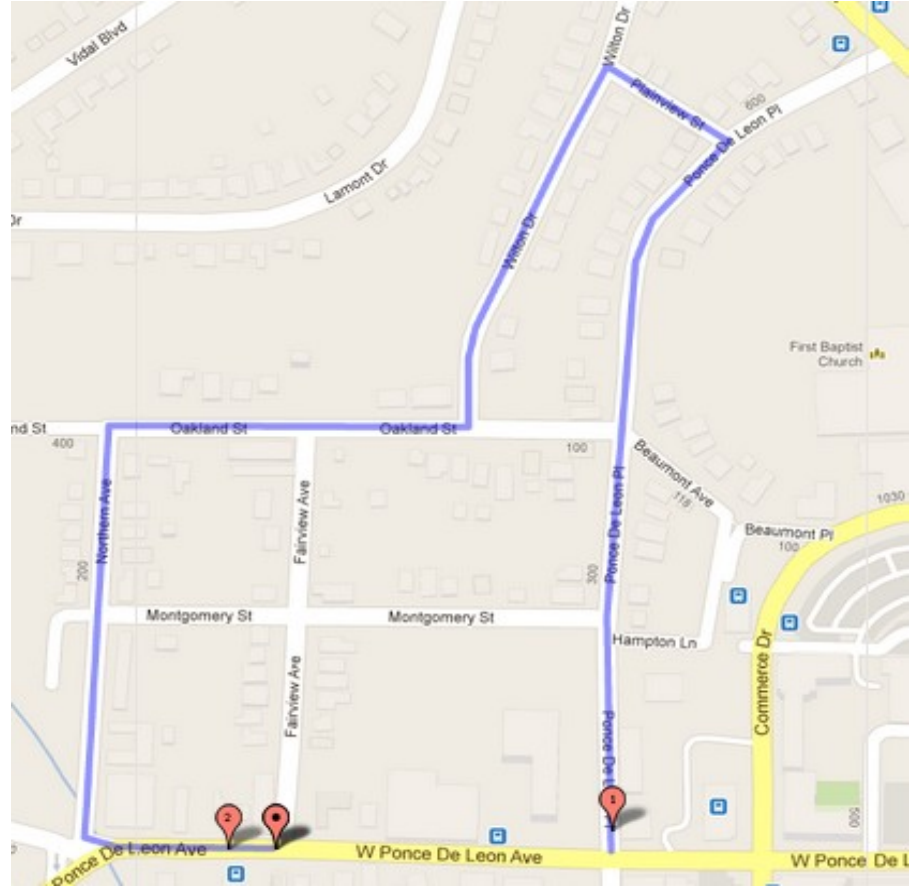

FLEET FEET DECATUR

431 W Ponce de Leon Ave (across from the Post Office) Decatur, GA

www.fleetfeetdecatgur.com 404-371-0208

Distance = 2 miles
Street Directions
Start at Fairview Ave-Ponce de Leon Ave Corner
West on Ponce de Leon Ave
Right on Northern Ave
Right on Oakland St
Left on Wilton Dr
Right on Plainview St
Right on Ponce de Leon Pl
Turn around at Ponce de Leon Ave and return
Finish at starting point

Fleet Feet 1M Out & 1M Back

<http://www.gmap-pedometer.com/?r=5772040>

PLEASE BE SAFE! - RUNNERS ASSUME ALL RISK

- Be seen - wear light/reflective material
- Watch for and give cars leeway
- Don't trip - watch your footing
- Stay alert and aware
- Obey traffic signals
- Carry identification
- Carry a cell phone - dial 911 for emergency
- Adjust for weather conditions
- Stay hydrated